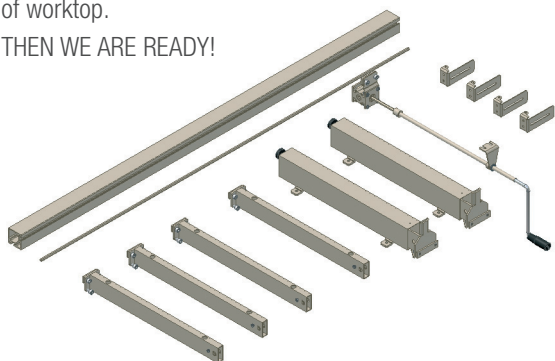

KITFRAME FLEXI

Now a height-adjustable worktop is not only a valuable help in everyday life – it can also be elegant!!

Which kitchen colour do you want? Note the elegant covers hiding the height-adjustable legs. The covers are available in different colours!

The new KitFrame Flexi has full leg room up to the wall, whereby a good and comfortable working posture will be obtained.

KITFRAME FLEXI

The ONLY Flexible Kitchen Frame System. From idea to reality in a few days.

START

Measure – and order.
Define length and depth
of worktop.
THEN WE ARE READY!

That's how FLEXI looks!
Components, which may
be easily assembled.

Take the required parts from your
stock – or have a new system from
us in a few days – AND ASSEMBLE
It takes only a few minutes.

Do you want it to look smart?
Then fit design covers.

Do you want it to be electrical?
Then mount motors.
THEY ARE NOT VISIBLE!!

Do you have a weak wall?
Then mount extra supporting feet.

ROPOX

BETTER WAYS TO BETTER DAYS