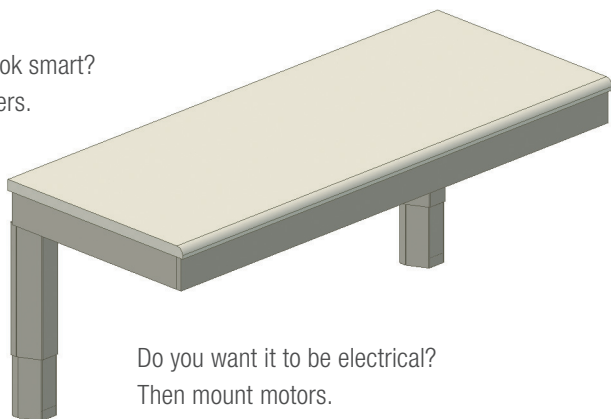

START

Measure – and order.
Define length and depth
of worktop.
THEN WE ARE READY!

That's how FLEXI looks!
Components, which may
be easily assembled.

Take the required parts from your
stock – or have a new system from
us in a few days – AND ASSEMBLE
It takes only a few minutes.

Do you want it to look smart?
Then fit design covers.

Do you want it to be electrical?
Then mount motors.
THEY ARE NOT VISIBLE!!

Do you have a weak wall?
Then mount extra supporting feet.

ROPOX

BETTER WAYS TO BETTER DAYS