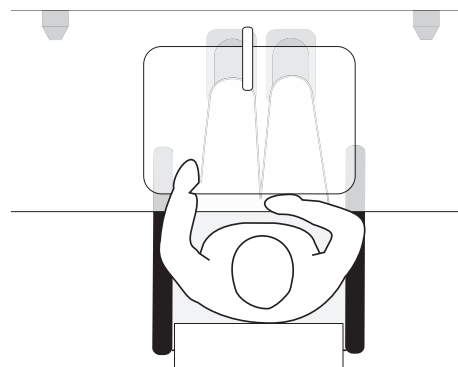

KITFRAME FLEXI

Now a height-adjustable worktop is not only a valuable help in everyday life – it can also be elegant!!

Which kitchen colour do you want? Note the elegant covers hiding the height-adjustable legs. The covers are available in different colours!

The new KitFrame Flexi has full leg room up to the wall, whereby a good and comfortable working posture will be obtained.

KITFRAME FLEXI

The ONLY Flexible Kitchen Frame System. From idea to reality in a few days.