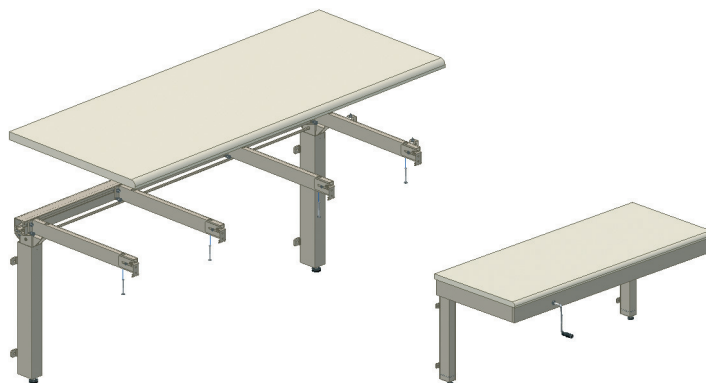

KITFRAME FLEXI

Now a height-adjustable worktop is not only a valuable help in everyday life – it can also be elegant!!

Which kitchen colour do you want? Note the elegant covers hiding the height-adjustable legs. The covers are available in different colours!

The new KitFrame Flexi has full leg room up to the wall, whereby a good and comfortable working posture will be obtained.

KITFRAME FLEXI

The ONLY Flexible Kitchen Frame System. From idea to reality in a few days.

START

Measure – and order.
Define length and depth
of worktop.
THEN WE ARE READY!

That's how FLEXI looks!
Components, which may
be easily assembled.

Take the required parts from your
stock – or have a new system from
us in a few days – AND ASSEMBLE
It takes only a few minutes.